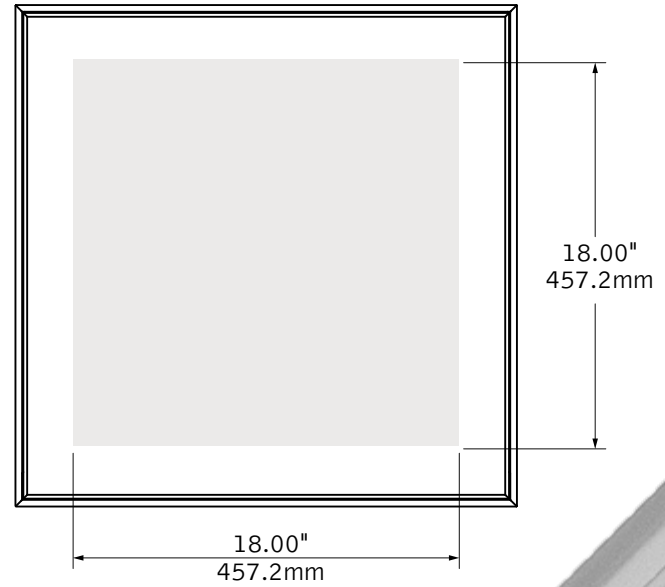

The one-piece hinging optical assembly allows for easy access to LEDs and driver.

1'x4'

347V Housing Height = 6.36"/161.5mm

2'x2'

FOCAL POINT®

Bringing It All To Light®

*Consult cutsheets at focalpointlights.com for air return housing heights & restrictions.