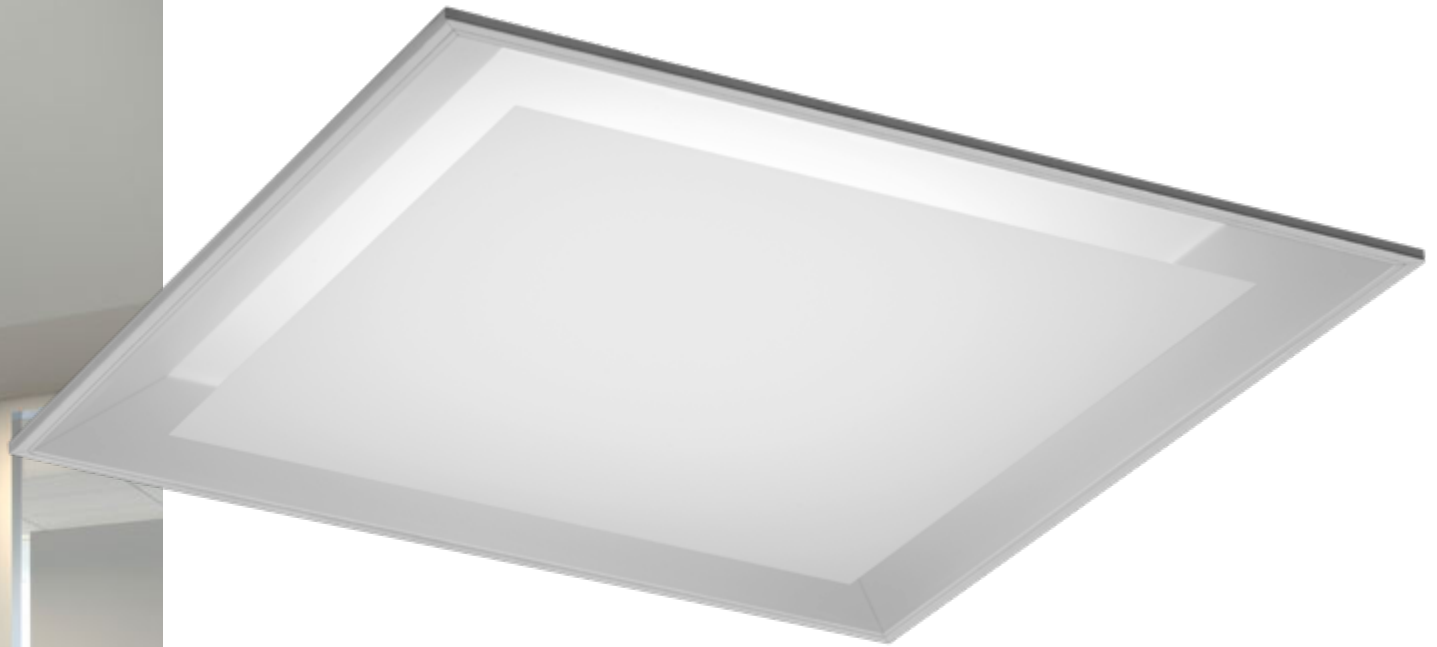

FOCAL POINT®

Zephyr

A brand of  legrand®

Zephyr®

Architectural innovation and natural inspiration come together with Zephyr. Focal Point's non-directional recessed lighting solution features a unique design which creates the impression that the bottom lens is floating above you, like a cloud floats in the sky. Offered in 2' x 2' and 1' x 4' sizes, Zephyr also utilizes a dual lens optical solution to control brightness while maintaining high efficiency. With its innovative architectural aesthetic, Zephyr floats above it all bringing comfort and visual harmony to your space.

DISTRIBUTION CURVE

LENS TECHNOLOGY

Zephyr's lens element features an optical microstructure providing glare control and high levels of efficiency.

RIGHT LIGHT

Right Light provides a broad range of standard delivered lumen outputs that stay consistent as technology upgrades occur. In addition, tunable drivers allow for custom wattage and lumen outputs to be specified within the standard range.

CLEAN LINES *and construction*

ENCLOSED OPTIC

Zephyr's unique lens design provides an enclosed optical assembly which makes it ideally suited for applications that require low maintenance.

EASY ACCESS FROM BELOW