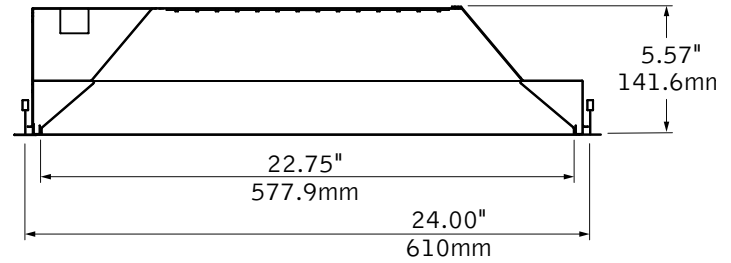

The one-piece hinging optical assembly allows for easy access to LEDs and driver.

1'x4'

347V Housing Height = 6.36"/161.5mm

2'x2'

FOCAL POINT®

Bringing It All To Light®

*Consult cutsheets at focalpointlights.com for air return housing heights & restrictions.