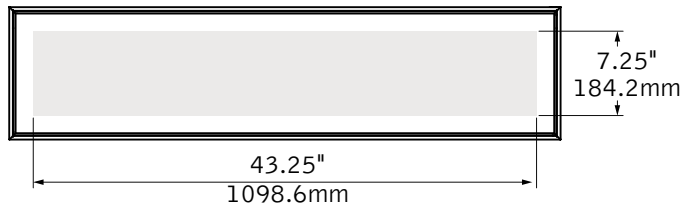

The one-piece hinging optical assembly allows for easy access to LEDs and driver.

1'x4'

347V Housing Height = 6.36"/161.5mm

2'x2'

FOCAL POINT®

Bringing It All To Light®

*Consult cutsheets at focalpointlights.com for air return housing heights & restrictions.