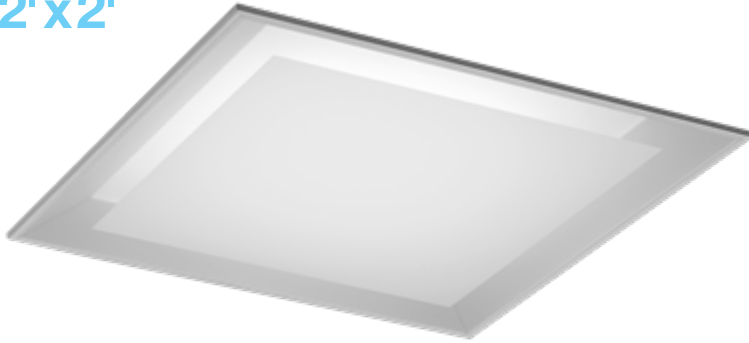

PERFORMANCE

without compromise

2'x2'