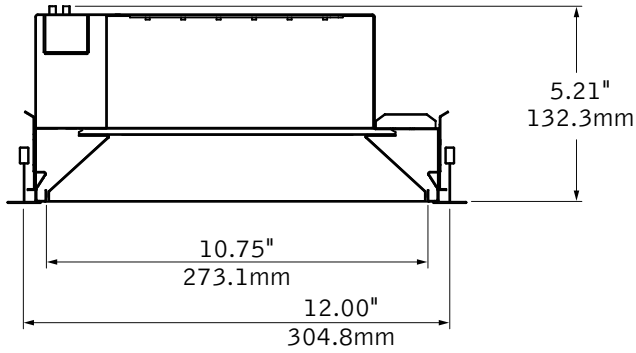

The one-piece hinging optical assembly allows for easy access to LEDs and driver.

1'x4'

347V Housing Height = 6.36"/161.5mm

2'x2'

FOCAL POINT®

Bringing It All To Light®

*Consult cutsheets at focalpointlights.com for air return housing heights & restrictions.