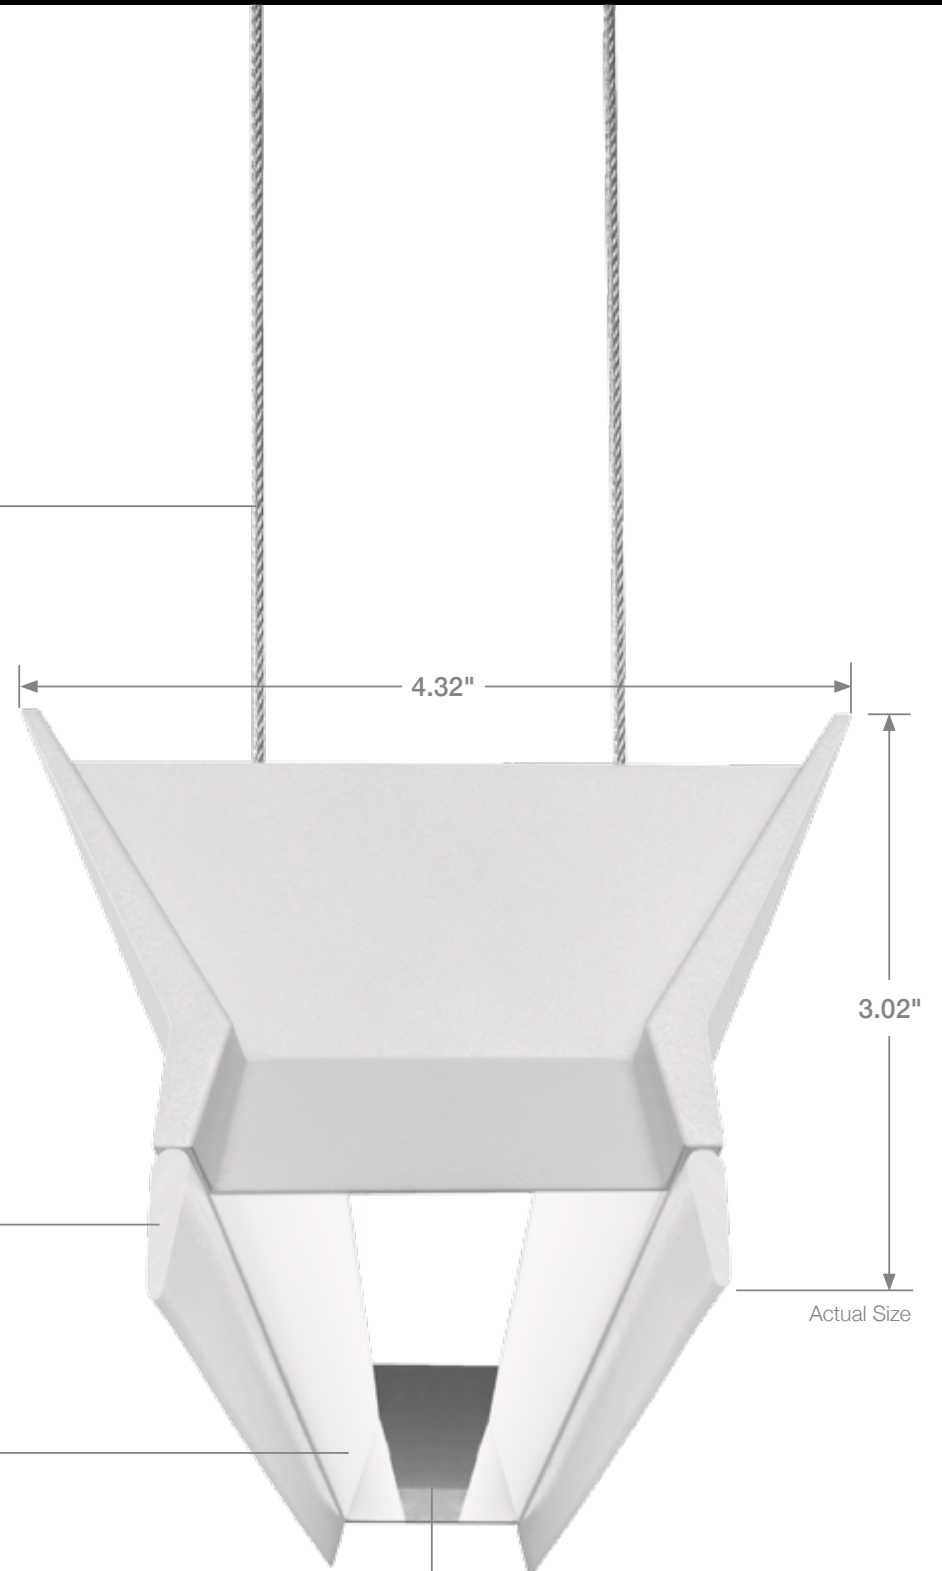

An air of mystery

A sleek, minimalistic design

A seemingly invisible light source

Balancing beauty and functionality

A luminaire with a distinct and streamlined form that supports function; two thin blades of light irradiate the space with powerful yet soft illumination. Coupling the flexibility to customize with its minimalistic design, Obscura delivers a functional architectural statement.

Broad, even distribution allows for increased spacing of luminaires (up to 16' on center), while maintaining uniformity on the ceiling and work plane.

55' X 55' | 10' CEILING | 24" SUSPENSION | 8' - 1000 LUMENS PER FOOT

INTERIOR END CAP FINISHES

Infinity finish reflects illumination, conveying the appearance of continuous void. White finish also available.

White

Infinity

DESIGN FLEXIBILITY

Available in 4' to 12' individual lengths in 1' increments.

4' (4' 3.6")

12' (12' 3.6")

Illumination from within

FOCAL POINT®

T H E
A R T O F
L I G H T®

@focalpointlight

@focalpointlights

Focal Point Lights