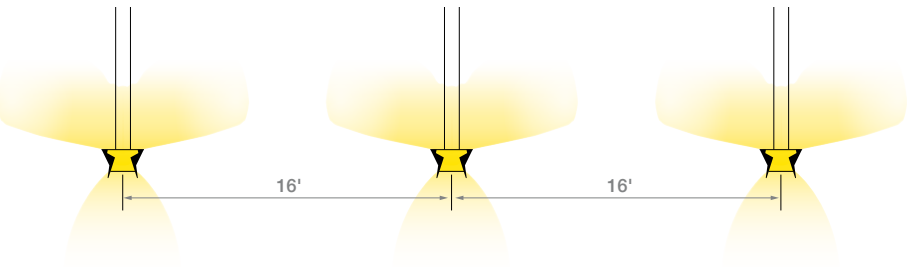

OBSCURA™

Illumination from within

An expression of less is more

With Obscura™, we set out to engineer a luminaire that would push the limits of designing with LEDs, that would exemplify “less is more”. Simplicity, efficacy, and beauty were our guiding principles. Its broad batwing distribution with direct task lighting and soft indirect illumination supports the design of open, airy, and minimalistic spaces.

up to 1000lm/ft
Visit designlights.org/QPL for model specifics.

80/20 LIGHT DISTRIBUTION

Wide batwing distribution provides comfortable illumination and allows for wide spacing between luminaires.

WIDE SPACING

Broad, even distribution allows for increased spacing of luminaires (up to 16' on center), while maintaining uniformity on the ceiling and work plane.

55' X 55' | 10' CEILING | 24" SUSPENSION | 8' - 1000 LUMENS PER FOOT