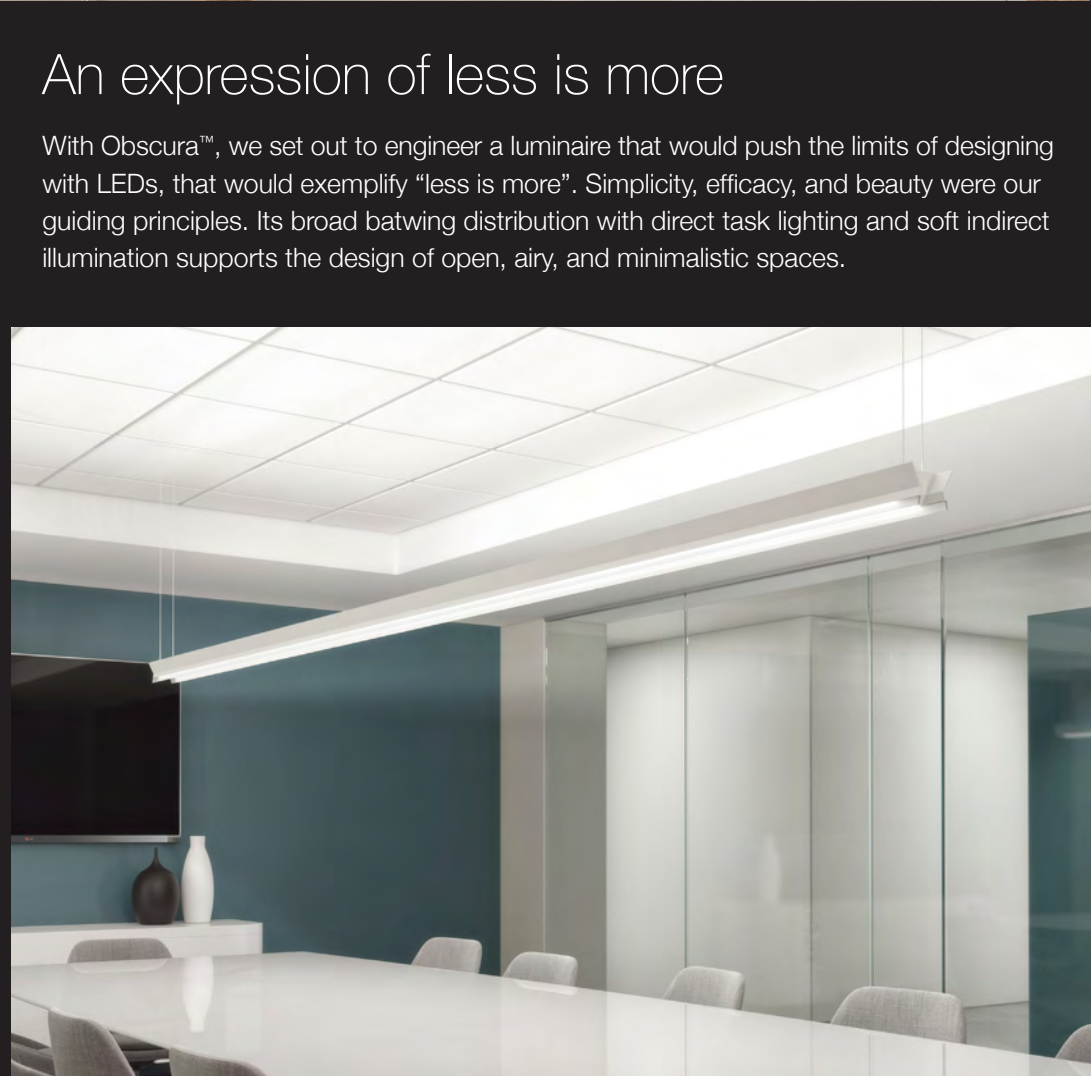

OBSCURA™

Illumination from within

An expression of less is more

With Obscura™, we set out to engineer a luminaire that would push the limits of designing with LEDs, that would exemplify “less is more”. Simplicity, efficacy, and beauty were our guiding principles. Its broad batwing distribution with direct task lighting and soft indirect illumination supports the design of open, airy, and minimalistic spaces.

An air of mystery

A sleek, minimalistic design

A seemingly invisible light source

Balancing beauty and functionality

A luminaire with a distinct and streamlined form that supports function; two thin blades of light irradiate the space with powerful yet soft illumination. Coupling the flexibility to customize with its minimalistic design, Obscura delivers a functional architectural statement.