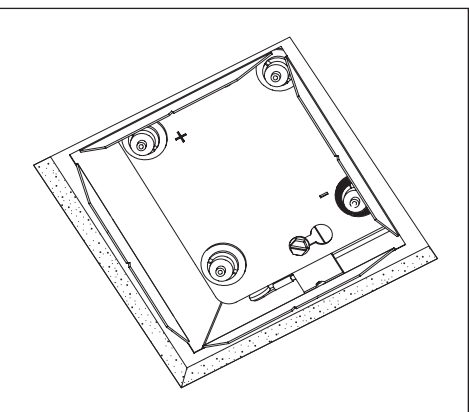

Luminaires must be installed by a qualified electrician (check with local and national codes for proper installation).
To prevent electrical shock, disconnect electrical supply before installation or servicing.