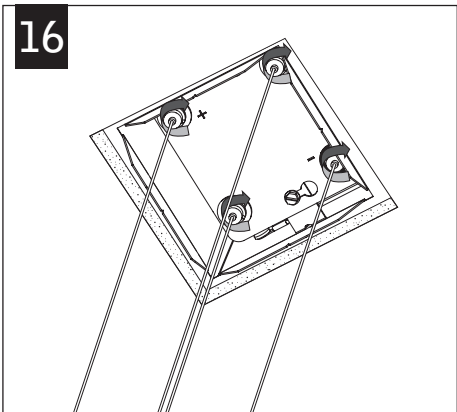

FOCAL POINT

CANOPY

2x2 FEED LOCATION
L x W x H
17.94" x 5.14" x 7.65"

3x3 FEED LOCATION
L x W x H
17.94" x 7.14" x 7.65"

4x4 FEED LOCATION
L x W x H
17.94" x 9.64" x 7.65"

KEY

POWER OFF

POWER ON

1

2X2 CUTOUT

3X3 CUTOUT

4X4 CUTOUT

Luminaires must be installed by a qualified electrician (check with local and national codes for proper installation).
To prevent electrical shock, disconnect electrical supply before installation or servicing.

WOOD STUDS

METAL STUDS

MAKE ELECTRICAL CONNECTIONS

Luminaires must be installed by a qualified electrician (check with local and national codes for proper installation).
To prevent electrical shock, disconnect electrical supply before installation or servicing.

DRIVER SERVICE

Contractor is responsible for adequately reinforcing walls and/or ceilings to support luminaire weight. Focal Point, LLC accepts no responsibility for inadequately reinforced walls and/or ceilings. The information contained in this drawing is the sole property of Focal Point, LLC. Any reproduction in part or whole without the written permission of Focal Point, LLC is prohibited.