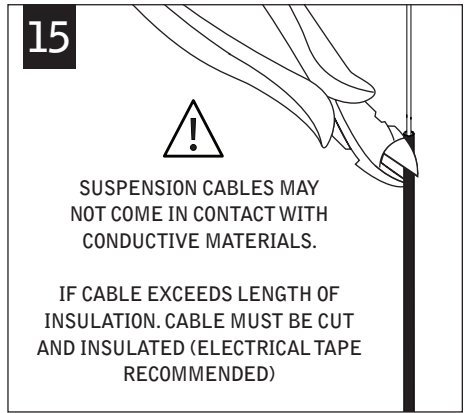

1

2X2 CUTOUT

3X3 CUTOUT

4X4 CUTOUT

Luminaires must be installed by a qualified electrician (check with local and national codes for proper installation).
To prevent electrical shock, disconnect electrical supply before installation or servicing.

WOOD STUDS

METAL STUDS

MAKE ELECTRICAL CONNECTIONS

Luminaires must be installed by a qualified electrician (check with local and national codes for proper installation).
To prevent electrical shock, disconnect electrical supply before installation or servicing.

DRIVER SERVICE

Contractor is responsible for adequately reinforcing walls and/or ceilings to support luminaire weight. Focal Point, LLC accepts no responsibility for inadequately reinforced walls and/or ceilings. The information contained in this drawing is the sole property of Focal Point, LLC. Any reproduction in part or whole without the written permission of Focal Point, LLC is prohibited.