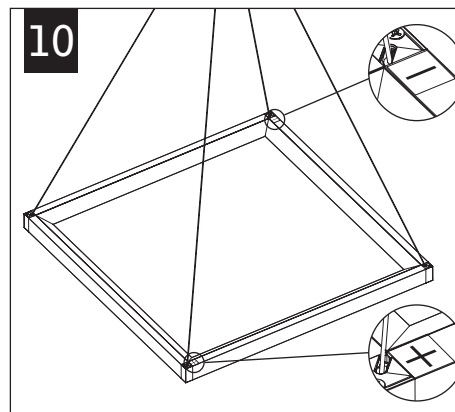

Luminaires must be installed by a qualified electrician (check with local and national codes for proper installation).
To prevent electrical shock, disconnect electrical supply before installation or servicing.