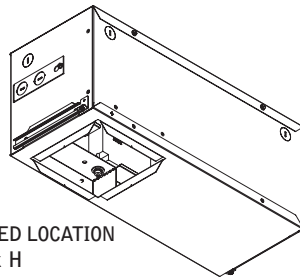

Nera™ pendant hard surface

FNRP-HS

FOCAL POINT™

! DO NOT POWER LUMINAIRE UNTIL INSTALLATION IS COMPLETE. SUSPENSION CABLES ARE POWERED. DO NOT ALLOW CABLES TO COME IN CONTACT WITH CONDUCTIVE MATERIALS. !

FOCAL POINT

CANOPY

2x2 FEED LOCATION
L x W x H
17.94" x 5.14" x 7.65"

3x3 FEED LOCATION
L x W x H
17.94" x 7.14" x 7.65"

4x4 FEED LOCATION
L x W x H
17.94" x 9.64" x 7.65"

KEY

POWER OFF

POWER ON