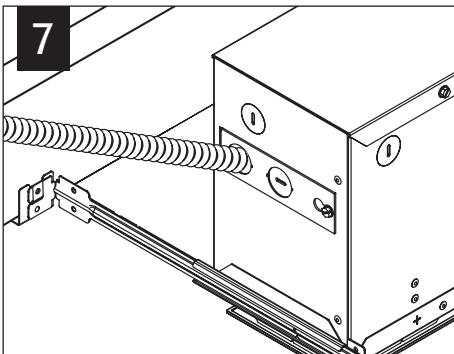

WOOD STUDS

METAL STUDS

MAKE ELECTRICAL CONNECTIONS