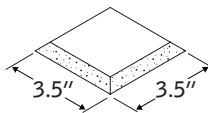

Nera™ pendant hard surface

FNRP-HS

FOCAL POINT™

! DO NOT POWER LUMINAIRE UNTIL INSTALLATION IS COMPLETE. SUSPENSION CABLES ARE POWERED. DO NOT ALLOW CABLES TO COME IN CONTACT WITH CONDUCTIVE MATERIALS. !

FOCAL POINT

KEY

POWER OFF

POWER ON

ATTENTION

SEE ADDITIONAL INSTRUCTIONS

PARTS LISTS

DRYWALL/HARD SURFACE INSTALLATION

DO NOT TRIM EXCESS
SUSPENSION CABLE UNTIL
LUMINAIRE IS FULLY ADJUSTED.

CABLES ARE NOT FIELD REPLACABLE.

1

2X2 CUTOUT

Luminaires must be installed by a qualified electrician (check with local and national codes for proper installation).
To prevent electrical shock, disconnect electrical supply before installation or servicing.