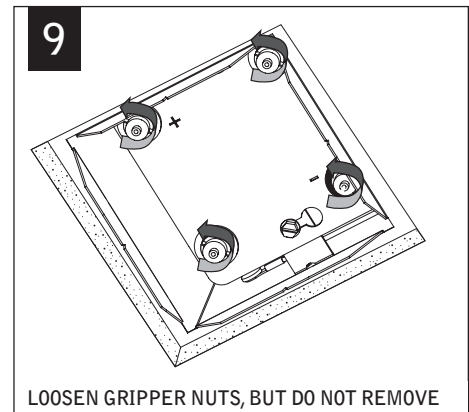

Luminaires must be installed by a qualified electrician (check with local and national codes for proper installation).
To prevent electrical shock, disconnect electrical supply before installation or servicing.