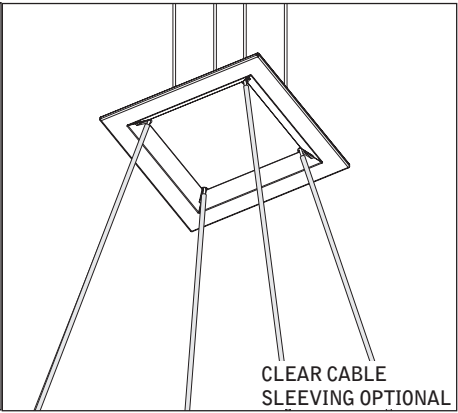

1

2X2 CUTOUT

3X3 CUTOUT

4X4 CUTOUT

Luminaires must be installed by a qualified electrician (check with local and national codes for proper installation).
To prevent electrical shock, disconnect electrical supply before installation or servicing.

WOOD STUDS

METAL STUDS

MAKE ELECTRICAL CONNECTIONS

Luminaires must be installed by a qualified electrician (check with local and national codes for proper installation).
To prevent electrical shock, disconnect electrical supply before installation or servicing.

DRIVER SERVICE

Contractor is responsible for adequately reinforcing walls and/or ceilings to support luminaire weight. Focal Point, LLC accepts no responsibility for inadequately reinforced walls and/or ceilings. The information contained in this drawing is the sole property of Focal Point, LLC. Any reproduction in part or whole without the written permission of Focal Point, LLC is prohibited.