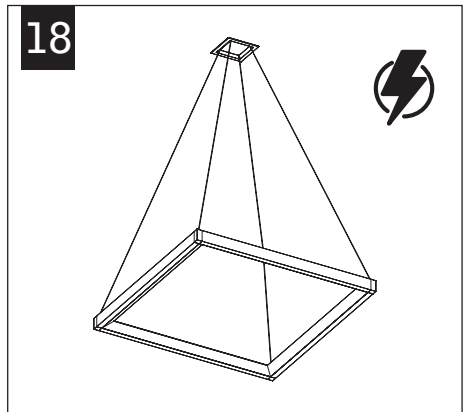

DRIVER SERVICE

Contractor is responsible for adequately reinforcing walls and/or ceilings to support luminaire weight. Focal Point, LLC accepts no responsibility for inadequately reinforced walls and/or ceilings. The information contained in this drawing is the sole property of Focal Point, LLC. Any reproduction in part or whole without the written permission of Focal Point, LLC is prohibited.