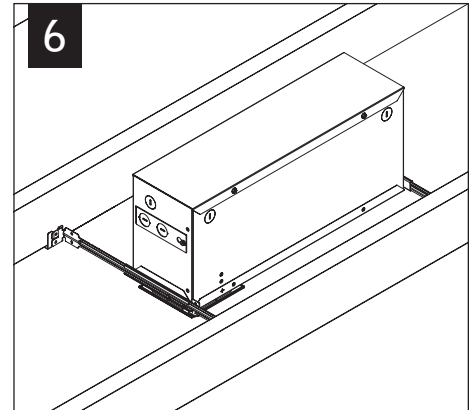

WOOD STUDS

METAL STUDS

MAKE ELECTRICAL CONNECTIONS