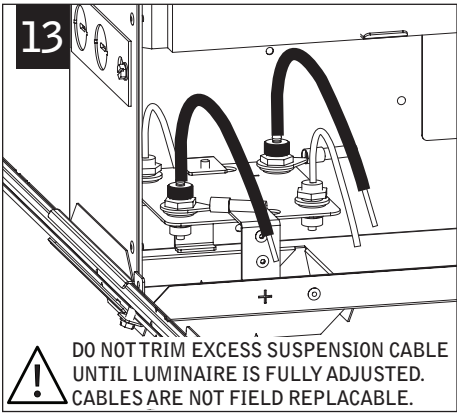

1

2X2 CUTOUT

3X3 CUTOUT

4X4 CUTOUT

Luminaires must be installed by a qualified electrician (check with local and national codes for proper installation).
To prevent electrical shock, disconnect electrical supply before installation or servicing.

WOOD STUDS

METAL STUDS

MAKE ELECTRICAL CONNECTIONS

Luminaires must be installed by a qualified electrician (check with local and national codes for proper installation).
To prevent electrical shock, disconnect electrical supply before installation or servicing.

DRIVER SERVICE

Contractor is responsible for adequately reinforcing walls and/or ceilings to support luminaire weight. Focal Point, LLC accepts no responsibility for inadequately reinforced walls and/or ceilings. The information contained in this drawing is the sole property of Focal Point, LLC. Any reproduction in part or whole without the written permission of Focal Point, LLC is prohibited.