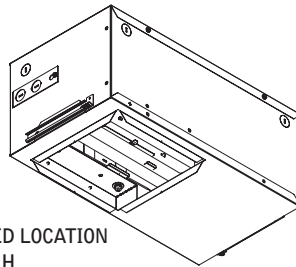

FOCAL POINT

CANOPY

2x2 FEED LOCATION
L x W x H
17.94" x 5.14" x 7.65"

3x3 FEED LOCATION
L x W x H
17.94" x 7.14" x 7.65"

4x4 FEED LOCATION
L x W x H
17.94" x 9.64" x 7.65"

KEY

POWER OFF

POWER ON

ATTENTION

SEE ADDITIONAL INSTRUCTIONS

PARTS LISTS

BAR HANGERS

CLEAR CABLE SLEEVE
(OPTIONAL)
(700124)

DRYWALL/HARD SURFACE INSTALLATION

DO NOT TRIM EXCESS
SUSPENSION CABLE UNTIL
LUMINAIRE IS FULLY ADJUSTED.

CABLES ARE NOT FIELD REPLACABLE.