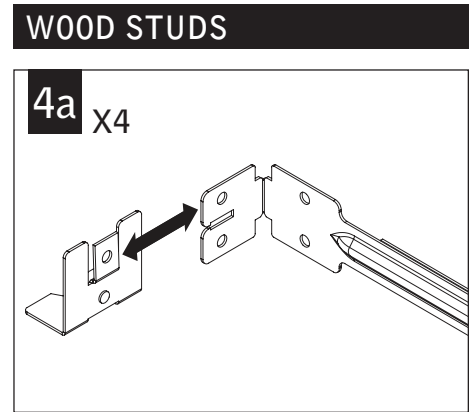

ATTENTION

SEE ADDITIONAL INSTRUCTIONS

PARTS LISTS

BAR HANGERS

CLEAR CABLE SLEEVE
(OPTIONAL)
(700124)

DRYWALL/HARD SURFACE INSTALLATION

DO NOT TRIM EXCESS
SUSPENSION CABLE UNTIL
LUMINAIRE IS FULLY ADJUSTED.

CABLES ARE NOT FIELD REPLACABLE.

1

2X2 CUTOUT

3X3 CUTOUT

4X4 CUTOUT

Luminaires must be installed by a qualified electrician (check with local and national codes for proper installation).
To prevent electrical shock, disconnect electrical supply before installation or servicing.