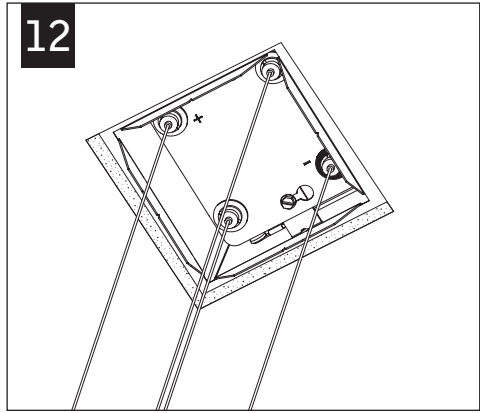

FOCAL POINT

CANOPY

2x2 FEED LOCATION
L x W x H
17.94" x 5.14" x 7.65"

3x3 FEED LOCATION
L x W x H
17.94" x 7.14" x 7.65"

4x4 FEED LOCATION
L x W x H
17.94" x 9.64" x 7.65"

KEY

POWER OFF

POWER ON

1

2X2 CUTOUT

3X3 CUTOUT

4X4 CUTOUT

Luminaires must be installed by a qualified electrician (check with local and national codes for proper installation).
To prevent electrical shock, disconnect electrical supply before installation or servicing.

WOOD STUDS

METAL STUDS

MAKE ELECTRICAL CONNECTIONS

Luminaires must be installed by a qualified electrician (check with local and national codes for proper installation).
To prevent electrical shock, disconnect electrical supply before installation or servicing.

DRIVER SERVICE

Contractor is responsible for adequately reinforcing walls and/or ceilings to support luminaire weight. Focal Point, LLC accepts no responsibility for inadequately reinforced walls and/or ceilings. The information contained in this drawing is the sole property of Focal Point, LLC. Any reproduction in part or whole without the written permission of Focal Point, LLC is prohibited.