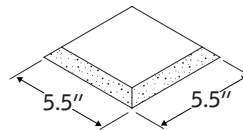

Nera™ pendant hard surface

FNRP-HS

FOCAL POINT™

! DO NOT POWER LUMINAIRE UNTIL INSTALLATION IS COMPLETE. SUSPENSION CABLES ARE POWERED. DO NOT ALLOW CABLES TO COME IN CONTACT WITH CONDUCTIVE MATERIALS. !

FOCAL POINT

KEY

POWER OFF

POWER ON

ATTENTION

SEE ADDITIONAL INSTRUCTIONS

PARTS LISTS

DRYWALL/HARD SURFACE INSTALLATION

DO NOT TRIM EXCESS
SUSPENSION CABLE UNTIL
LUMINAIRE IS FULLY ADJUSTED.

CABLES ARE NOT FIELD REPLACABLE.

1

2X2 CUTOUT

3X3 CUTOUT

Luminaires must be installed by a qualified electrician (check with local and national codes for proper installation).
To prevent electrical shock, disconnect electrical supply before installation or servicing.