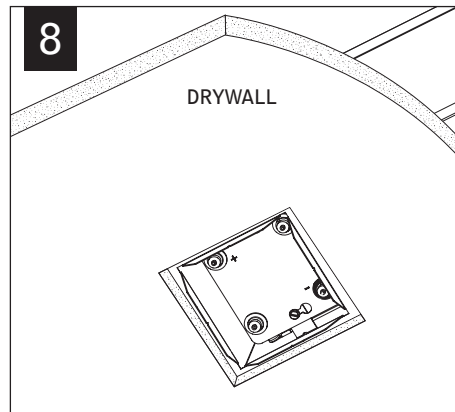

Luminaires must be installed by a qualified electrician (check with local and national codes for proper installation).
To prevent electrical shock, disconnect electrical supply before installation or servicing.