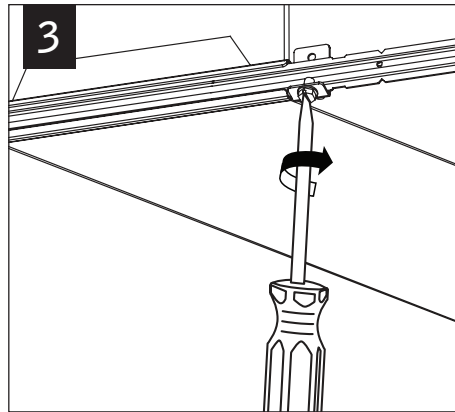

ATTENTION

SEE ADDITIONAL INSTRUCTIONS

PARTS LISTS

BAR HANGERS

CLEAR CABLE SLEEVE
(OPTIONAL)
(700124)

DRYWALL/HARD SURFACE INSTALLATION

DO NOT TRIM EXCESS
SUSPENSION CABLE UNTIL
LUMINAIRE IS FULLY ADJUSTED.

CABLES ARE NOT FIELD REPLACABLE.

1

2X2 CUTOUT

3X3 CUTOUT

4X4 CUTOUT

Luminaires must be installed by a qualified electrician (check with local and national codes for proper installation).
To prevent electrical shock, disconnect electrical supply before installation or servicing.