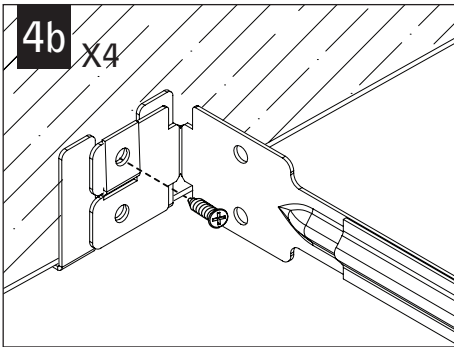

WOOD STUDS

METAL STUDS

MAKE ELECTRICAL CONNECTIONS