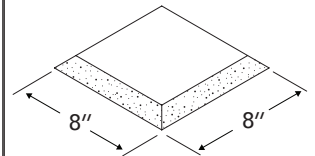

4X4 CUTOUT

Luminaires must be installed by a qualified electrician (check with local and national codes for proper installation).
To prevent electrical shock, disconnect electrical supply before installation or servicing.