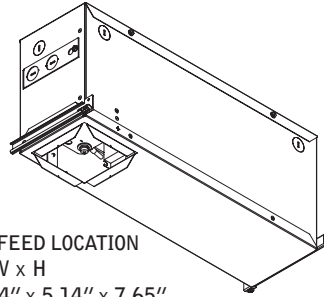

FOCAL POINT

CANOPY

2x2 FEED LOCATION
L x W x H
17.94" x 5.14" x 7.65"

3x3 FEED LOCATION
L x W x H
17.94" x 7.14" x 7.65"

4x4 FEED LOCATION
L x W x H
17.94" x 9.64" x 7.65"

KEY

POWER OFF

POWER ON