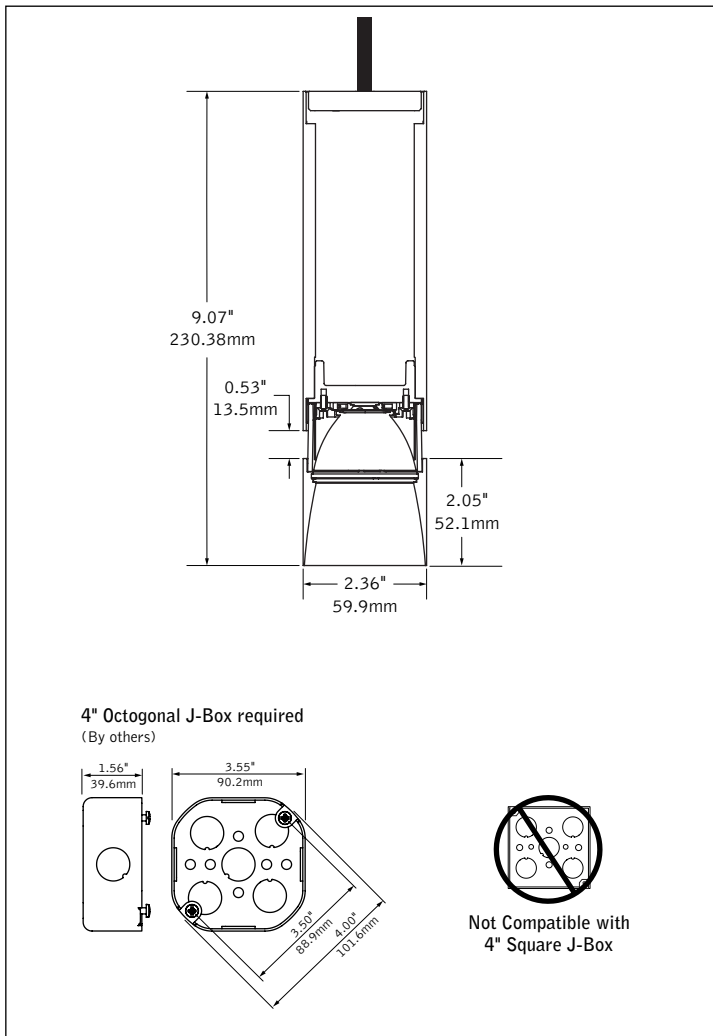

Surface Mount Companions

Downlight Companions

DIMENSIONAL DATA (continued on page 3)

FEATURES

2" wall wash cylinder pendant with decorative reveal.

Decorative reveal available with or without glow.

Black, white and custom color option for glowing reveal.