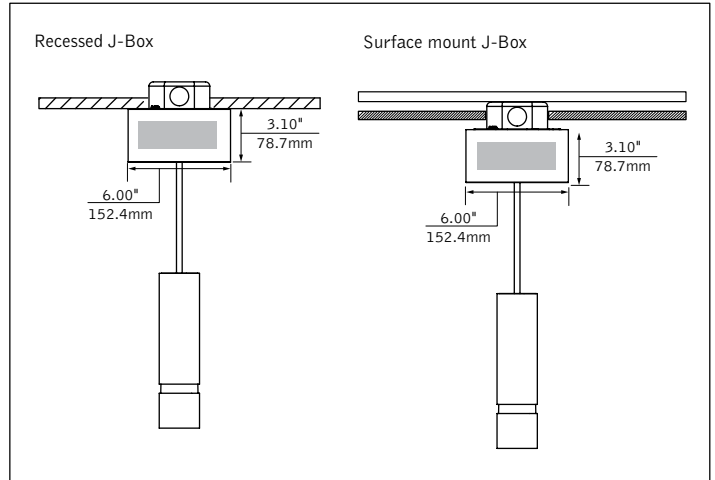

PC - Power Canopy

■ Indicates Driver Location