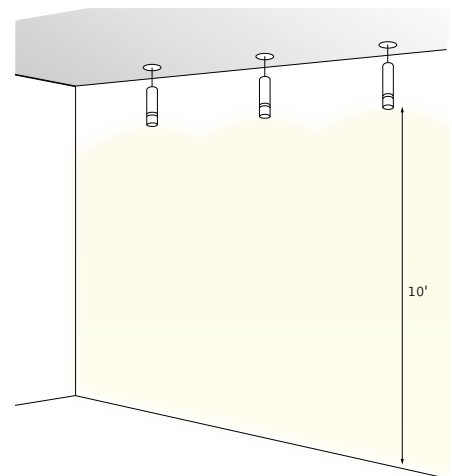

How To Use Lumen Multipliers

Formula: (Lumen Output Value) x (Color Temperature & CRI) x (Color)

Example: FLCY2W-RD-1000L-935K-WW-WD

(1100) x (0.82) x (1.00) ≈ 902 lm (estimated delivered lumens)

WALL WASH DESIGN GUIDE - 900 LUMEN EXAMPLE

Distance from bottom of fixture	Footcandles									
	Fixtures 3' from Wall			Fixtures 3.5' from Wall			Fixtures 4' from Wall			
	3' OC	3.5' OC	4' OC	3' OC	3.5' OC	4' OC	3' OC	3.5' OC	4' OC	
1'-0"	3"	1 1 1	1 1 1	1 1 1	1 1 1	1 1 1	1 1 1	1 1 1	1 1 1	1 1 1
	6"	1 1 1	1 1 1	1 1 1	1 1 1	1 1 1	1 1 1	1 1 1	1 1 1	1 1 1
	9"	2 2 2	2 2 2	2 2 2	1 2 1	1 1 1	1 1 1	1 1 1	1 1 1	1 1 1
	12"	3 3 3	3 3 2	2 3 3	2 3 2	2 2 2	2 2 2	1 1 1	1 1 1	1 1 1
2'	5 6 5	4 5 4	4 5 4	3 4 3	3 4 3	3 3 3	2 3 2	2 3 2	2 2 2	
3'	7 8 7	6 8 6	6 7 6	5 6 5	5 5 5	4 5 4	4 5 4	3 4 3	3 4 3	
4'	9 10 9	8 10 8	7 9 8	6 8 6	6 7 6	5 6 5	5 6 5	4 5 4	4 5 4	
5'	11 13 11	10 12 10	9 11 9	8 9 8	7 8 7	6 8 6	6 7 6	5 6 5	5 6 5	
6'	12 15 12	11 14 11	10 13 10	9 11 9	8 10 8	8 9 8	7 8 7	6 7 6	6 7 6	
7'	13 15 13	12 14 12	11 13 11	10 12 10	9 11 9	8 10 8	8 9 8	7 8 7	6 8 6	
8'	13 15 13	12 14 12	11 13 11	10 12 10	9 11 9	9 11 9	8 10 8	8 9 8	7 8 7	
9'	12 14 12	11 13 11	10 13 10	10 12 10	9 11 10	9 11 9	8 10 8	8 9 8	7 9 7	
10'	11 13 11	10 12 11	10 12 10	10 11 10	9 11 9	9 10 9	8 10 8	8 9 8	7 9 7	