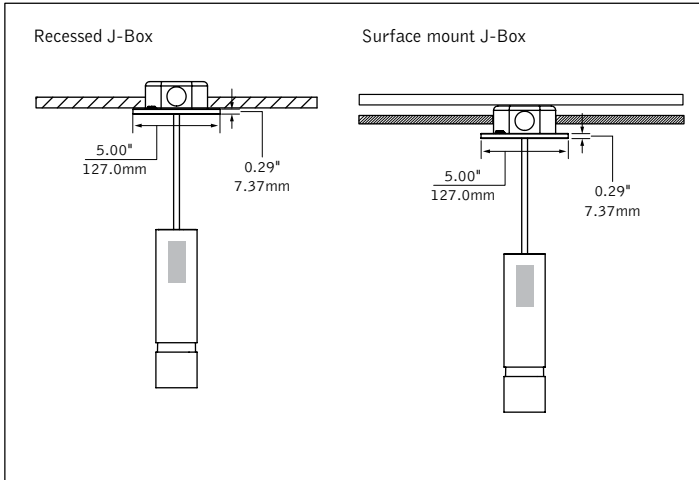

Photometric performance is measured in accordance with IESNA LM-79. Visit focalpointlights.com for complete photometric data.

DIMENSIONAL DATA CONTINUED

SC - Shallow Canopy, Integral Driver

PC - Power Canopy