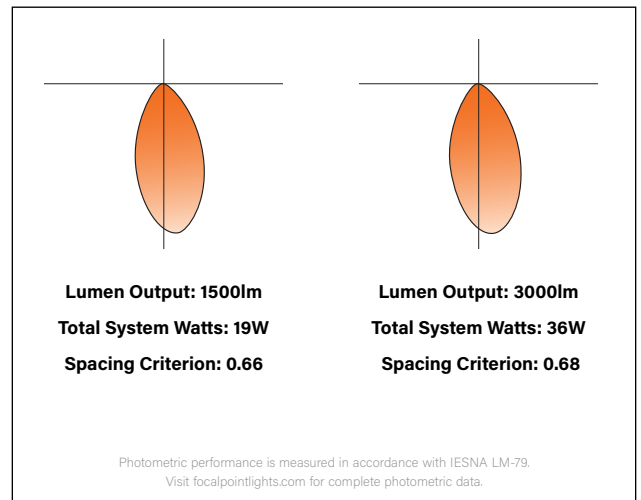

PERFORMANCE