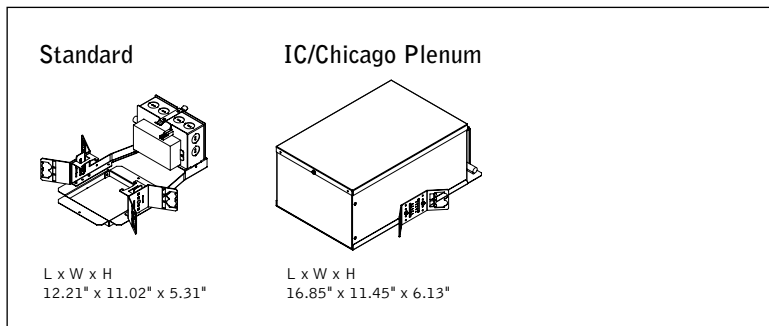

fixture:

project:

HOUSING DETAILS

HOUSING SPECIFICATIONS

Construction

Thermally protected housing for new construction applications. Insulation to be kept 3" away from housing. Type IC inherently protected, suitable for direct contact with insulation. Butterfly brackets allow mounting to 1/2" emt. Order bar hangers as an accessory. Die-cast aluminum heat sink designed for maximum thermal dissipation. Die-formed housing and integral junction box with (7) 1/2" pry-outs. T-rated: UL & cUL Listed for (6) #14 AWG (3 in, 3 out) 90°C conductors and feed through-branch wiring. IC/CP housing: UL & cUL Listed for (8) #12 AWG (4 in, 4 out) 90°C conductors and feed through-branch wiring for IC/CP housing. Accommodates ceiling thicknesses up to 0.5" standard, field adjustable up to 3.0" thickness. For thicker ceiling consult factory. Order TZB option for TechZone compatible housing brackets. T-rated housing will not exceed 6lb, IC/CP housing will not exceed 12lb.

Electrical

Choice of constant current dimming drivers. Power factor > .9 typical. PoE compatible: Integrates with Power over Ethernet lighting systems via standard, low-voltage wires.

Labels

UL and cUL Listed. Suitable for Dry, Damp or Wet Locations, indoor use only. Specify Outdoor rated (OD) for outdoor recessed ceiling applications.

Lumen Maintenance

Reported: L70 at >55,000 hours   Calculated: L70 at 204,000 hours
L90 at >55,000 hours   L90 at 59,000 hours

Derived from EPA TM-21 calculator. Based on typical conditions, consult factory for additional data.

Reliability

At Focal Point, our products are designed to stand the test of time. Each luminaire is engineered using superior components, manufactured with the utmost care and rigorously tested. Contact us for reliability data.

Warranty

LED System rated for operation in ambient environments up to 25°C. 5-year limited warranty. Fixture with Outdoor rated option must be installed in a covered ceiling and is warranted for operation in ambient environments between -20°C to +40°C.

TRIM & LED SPECIFICATIONS

LED System

Proprietary array incorporates premium LEDs on a robust platform. May be specified in 2700K, 3000K, 3500K or 4000K, 80+ CRI or 90+ CRI. 3500K and 4000K with CRI>90 have a cyanosis observation index (COI) of 3.3 or less. Color accuracy within 2 SDCM. Aluminum heat sink provides appropriate thermal management.

Aesthetics

Torsion springs pull single molded die-cast trim right to the ceiling with no visible fasteners within the trim. The Naturals: 100% low VOC vinyl.

Optics

50-degree cut-off to light source and its image. Wall wash features acrylic diffuser to provide smooth illumination down the wall.

PERFORMANCE CHART

Lumen Output	Delivered Lumens	System Watts	LPW
1000L	1006	15	67
1000L	1096	25	43
1500L	1504	23	67
1500L	1549	37	42
2000L	2000	31	65
2000L	1740	39	45
2500L	2411	36	67

HOUSING ORDERING