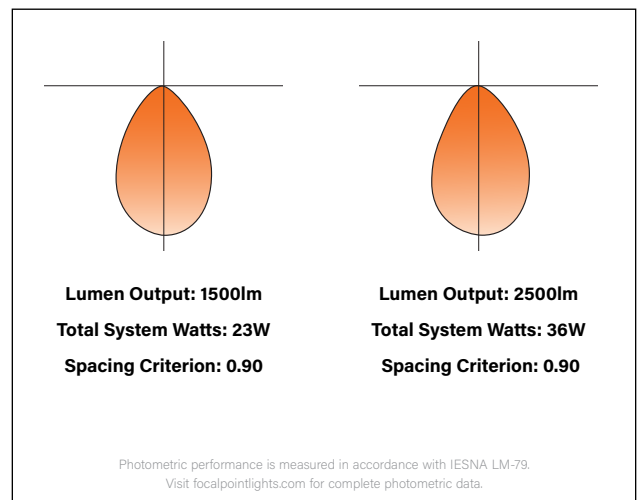

PERFORMANCE