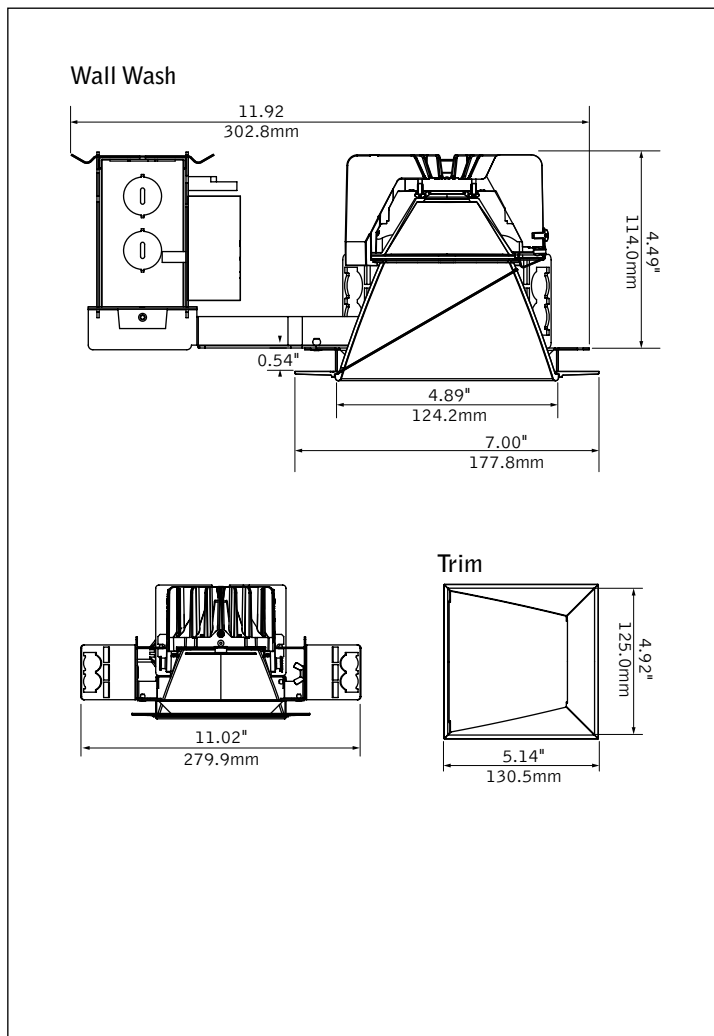

DIMENSIONAL DATA

FEATURES

Field adjustability of ceiling thickness from 0.5" to 3.0"

50° cutoff to light source and its image.

Right Light: Standard delivered lumen outputs 1000, 1500, 2000, and 2500.

Warm Dim: Lighting that enhances spaces with a warm glow, reminiscent of incandescent or halogen light sources.