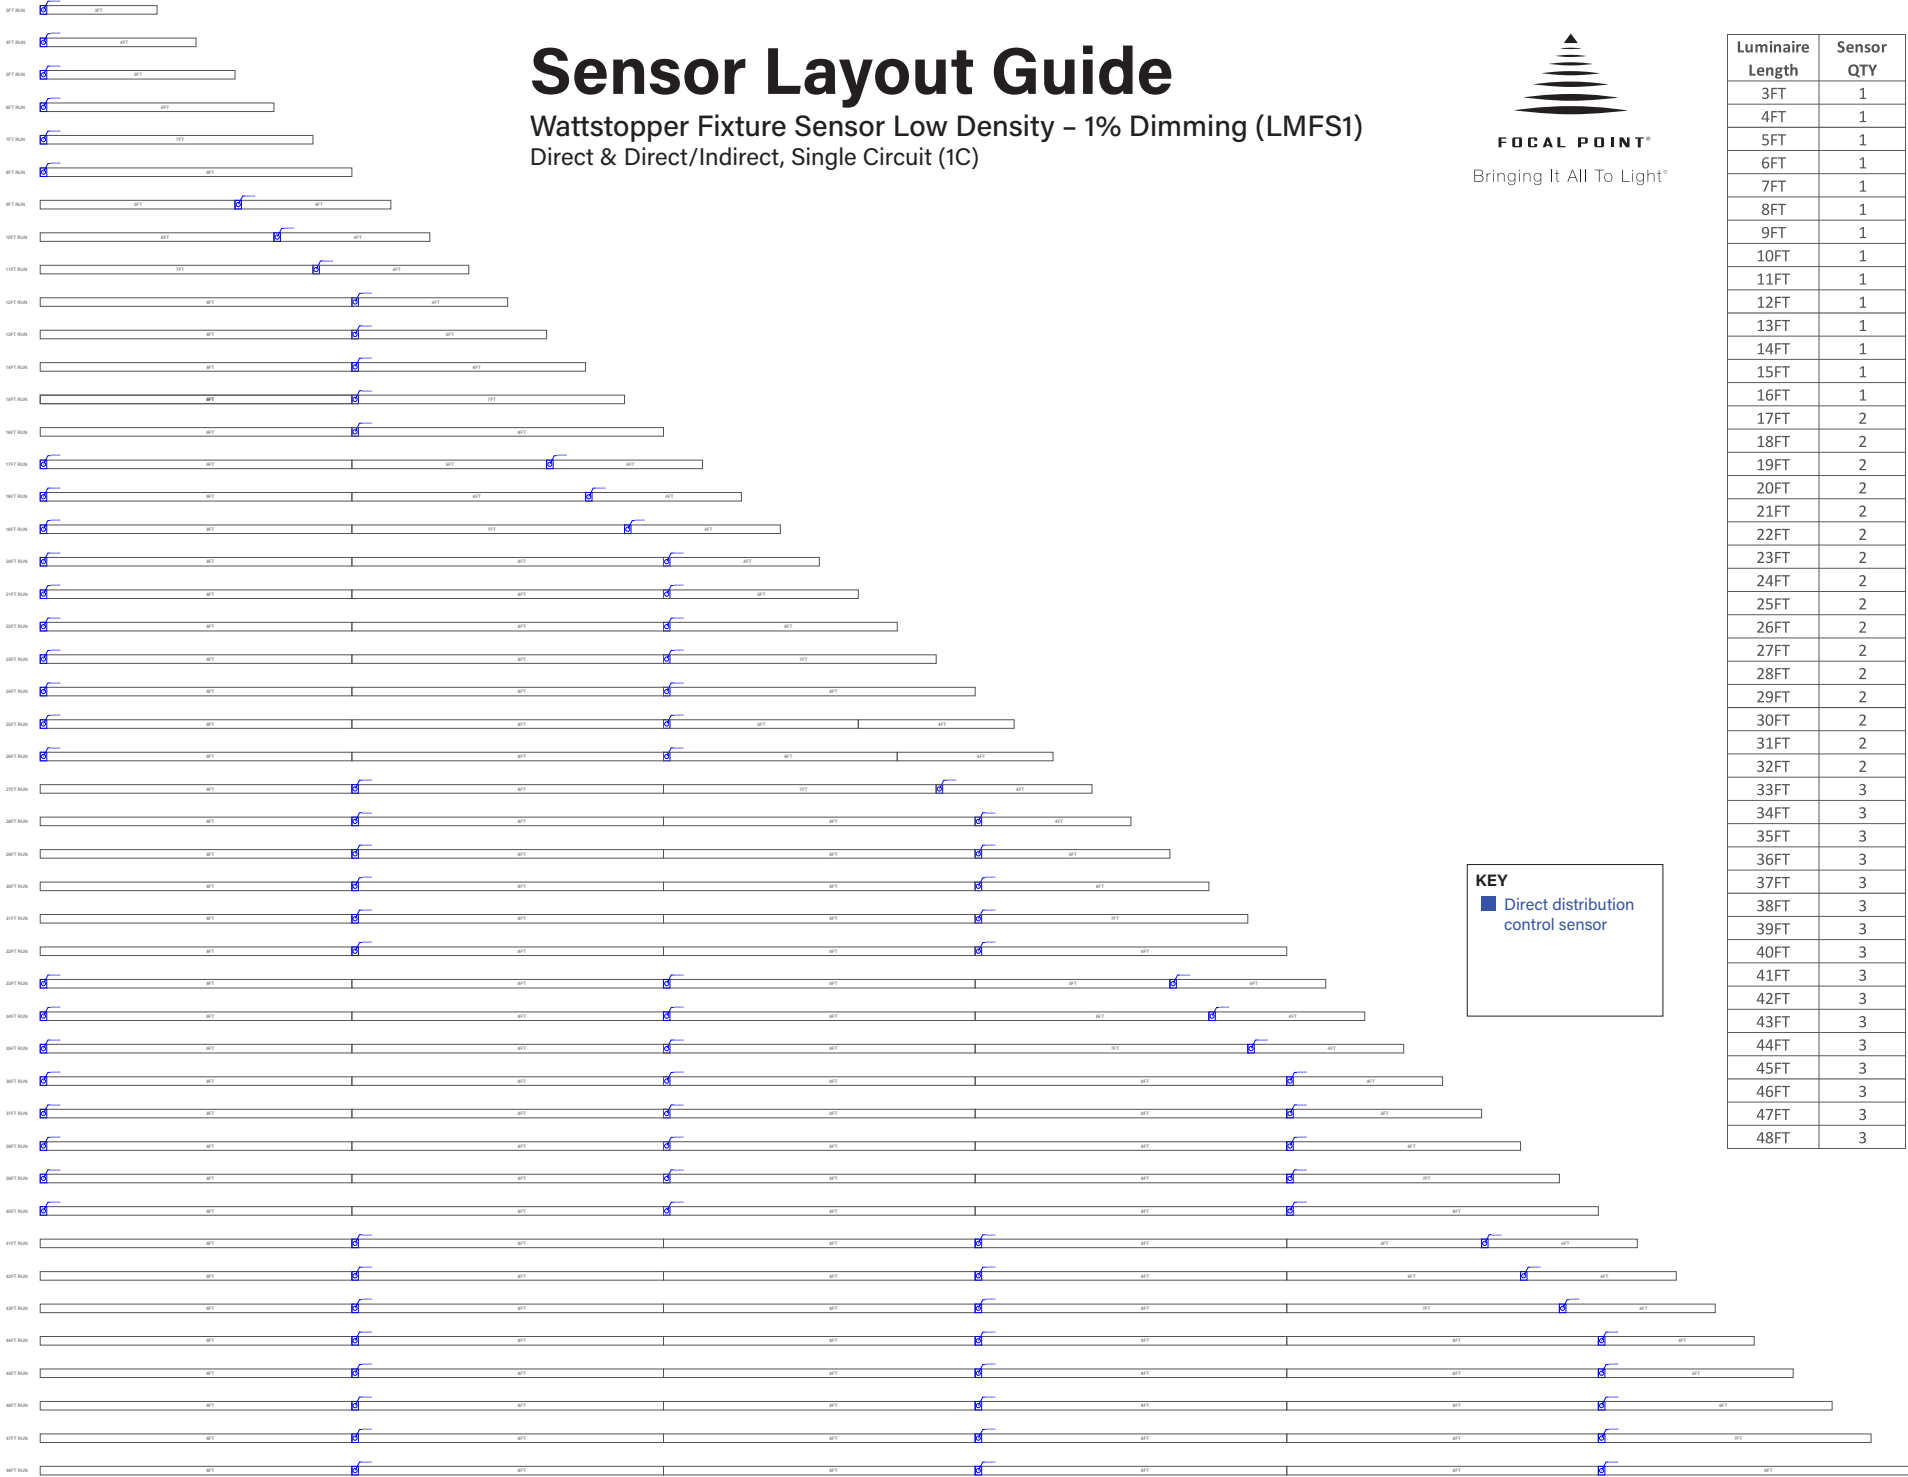

Sensor Layout Guide

Wattstopper Fixture Sensor Low Density - 1% Dimming (LMFS1)
Direct & Direct/Indirect, Single Circuit (1C)

FOCAL POINT

Bringing It All To Light™

Luminaire Length	Sensor QTY
3FT	1
4FT	1
5FT	1
6FT	1
7FT	1
8FT	1
9FT	1
10FT	1
11FT	1
12FT	1
13FT	1
14FT	1
15FT	1
16FT	1
17FT	2
18FT	2
19FT	2
20FT	2
21FT	2
22FT	2
23FT	2
24FT	2
25FT	2
26FT	2
27FT	2
28FT	2
29FT	2
30FT	2
31FT	2
32FT	2
33FT	3
34FT	3
35FT	3
36FT	3
37FT	3
38FT	3
39FT	3
40FT	3
41FT	3
42FT	3
43FT	3
44FT	3
45FT	3
46FT	3
47FT	3
48FT	3

KEY

■ Direct distribution control sensor

Sensor Layout Guide

Wattstopper Fixture Sensor High Density - 1% Dimming (LMFSD)
Direct only, Single Circuit (1C)

Enlighted Smart Sensor - 1% Dimming (ENL1)
Direct & Direct/Indirect, Single Circuit (1C)

WaveLinx Pro - 1% Dimming (WLXP)
Direct & Direct/Indirect, Single Circuit (1C)

Bringing It All To Light®

Luminaire Length	Sensor QTY
3FT	1
4FT	1
5FT	1
6FT	1
7FT	1
8FT	1
9FT	2
10FT	2
11FT	2
12FT	2
13FT	2
14FT	2
15FT	2
16FT	2
17FT	3
18FT	3
19FT	3
20FT	3
21FT	3
22FT	3
23FT	3
24FT	3
25FT	4
26FT	4
27FT	4
28FT	4
29FT	4
30FT	4
31FT	4
32FT	4
33FT	5
34FT	5
35FT	5
36FT	5
37FT	5
38FT	5
39FT	5
40FT	5
41FT	6
42FT	6
43FT	6
44FT	6
45FT	6
46FT	6
47FT	6
48FT	6

KEY

■ Direct distribution control sensor

Sensor Layout Guide

Wattstopper Fixture Sensor Low Density - 1% Dimming (LMFS1)
Direct/Indirect, Dual Circuit (2C)

FOCAL POINT®

Bringing It All To Light™

Luminaire Length	Sensor QTY
3FT	2
4FT	2
5FT	2
6FT	2
7FT	2
8FT	2
9FT	2
10FT	2
11FT	2
12FT	2
13FT	2
14FT	2
15FT	2
16FT	2
17FT	2
18FT	2
19FT	2
20FT	2
21FT	2
22FT	2
23FT	2
24FT	2
25FT	2
26FT	2
27FT	2
28FT	2
29FT	2
30FT	2
31FT	2
32FT	2
33FT	4
34FT	4
35FT	4
36FT	4
37FT	4
38FT	4
39FT	4
40FT	4
41FT	4
42FT	4
43FT	4
44FT	4
45FT	4
46FT	4
47FT	4
48FT	4