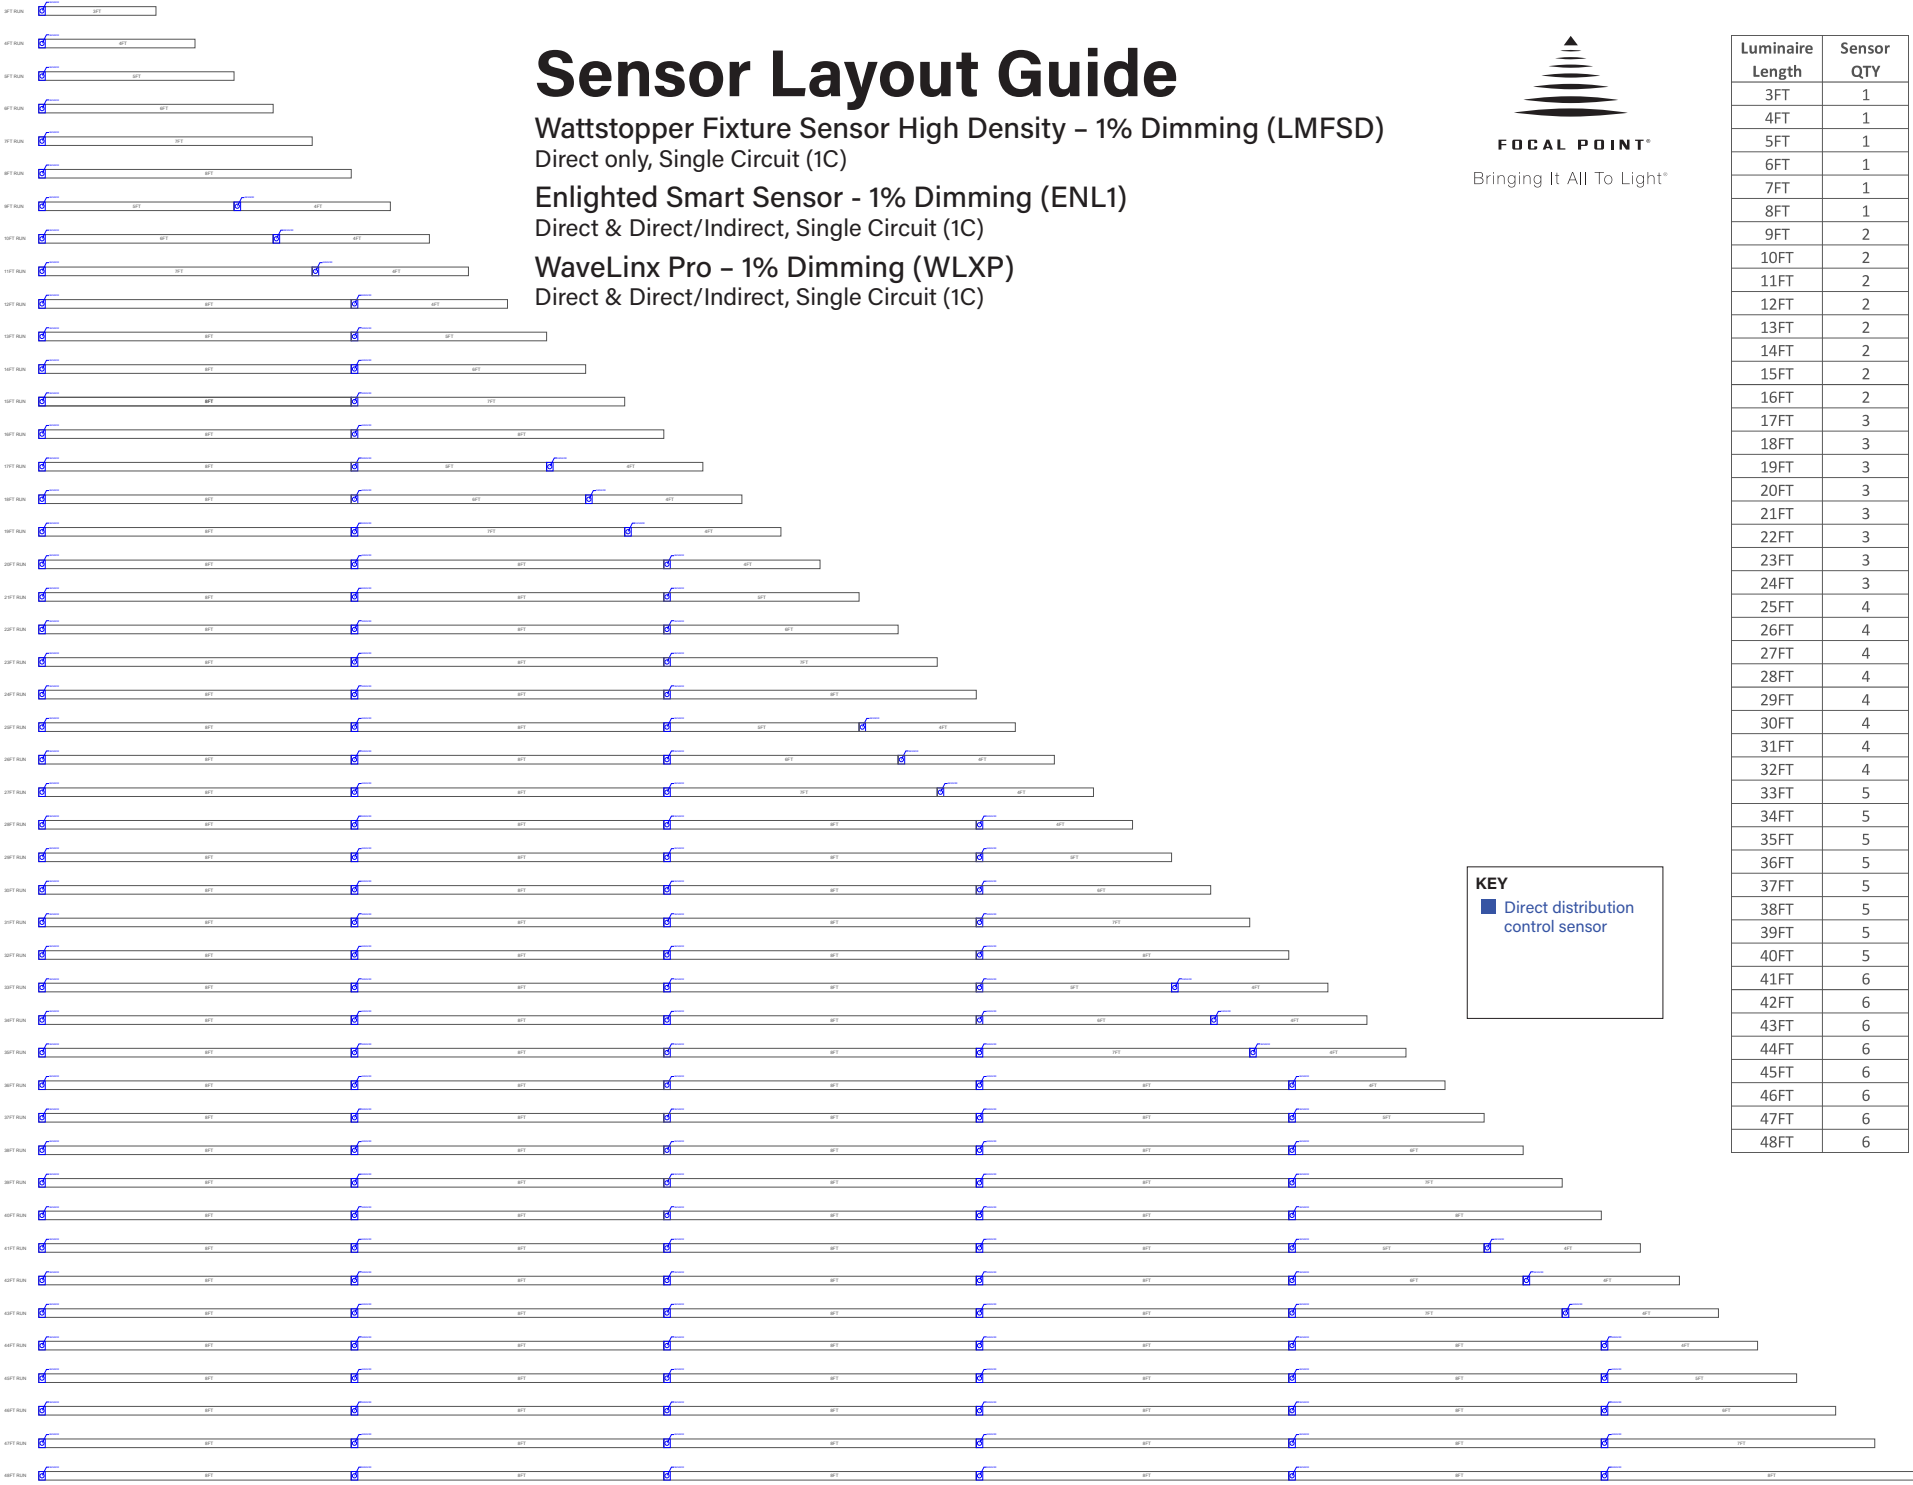

Sensor Layout Guide

Wattstopper Fixture Sensor Low Density - 1% Dimming (LMFS1)
Direct & Direct/Indirect, Single Circuit (1C)

FOCAL POINT

Bringing It All To Light™

Luminaire Length	Sensor QTY
3FT	1
4FT	1
5FT	1
6FT	1
7FT	1
8FT	1
9FT	1
10FT	1
11FT	1
12FT	1
13FT	1
14FT	1
15FT	1
16FT	1
17FT	2
18FT	2
19FT	2
20FT	2
21FT	2
22FT	2
23FT	2
24FT	2
25FT	2
26FT	2
27FT	2
28FT	2
29FT	2
30FT	2
31FT	2
32FT	2
33FT	3
34FT	3
35FT	3
36FT	3
37FT	3
38FT	3
39FT	3
40FT	3
41FT	3
42FT	3
43FT	3
44FT	3
45FT	3
46FT	3
47FT	3
48FT	3

KEY

■ Direct distribution control sensor

Sensor Layout Guide

Wattstopper Fixture Sensor High Density - 1% Dimming (LMFSD)
Direct only, Single Circuit (1C)

Enlighted Smart Sensor - 1% Dimming (ENL1)
Direct & Direct/Indirect, Single Circuit (1C)

WaveLinx Pro - 1% Dimming (WLXP)
Direct & Direct/Indirect, Single Circuit (1C)

Bringing It All To Light®

Luminaire Length	Sensor QTY
3FT	1
4FT	1
5FT	1
6FT	1
7FT	1
8FT	1
9FT	2
10FT	2
11FT	2
12FT	2
13FT	2
14FT	2
15FT	2
16FT	2
17FT	3
18FT	3
19FT	3
20FT	3
21FT	3
22FT	3
23FT	3
24FT	3
25FT	4
26FT	4
27FT	4
28FT	4
29FT	4
30FT	4
31FT	4
32FT	4
33FT	5
34FT	5
35FT	5
36FT	5
37FT	5
38FT	5
39FT	5
40FT	5
41FT	6
42FT	6
43FT	6
44FT	6
45FT	6
46FT	6
47FT	6
48FT	6

KEY

■ Direct distribution control sensor

Sensor Layout Guide

Wattstopper Fixture Sensor Low Density - 1% Dimming (LMFS1)
Direct/Indirect, Dual Circuit (2C)

FOCAL POINT®

Bringing It All To Light™

Luminaire Length	Sensor QTY
3FT	2
4FT	2
5FT	2
6FT	2
7FT	2
8FT	2
9FT	2
10FT	2
11FT	2
12FT	2
13FT	2
14FT	2
15FT	2
16FT	2
17FT	2
18FT	2
19FT	2
20FT	2
21FT	2
22FT	2
23FT	2
24FT	2
25FT	2
26FT	2
27FT	2
28FT	2
29FT	2
30FT	2
31FT	2
32FT	2
33FT	4
34FT	4
35FT	4
36FT	4
37FT	4
38FT	4
39FT	4
40FT	4
41FT	4
42FT	4
43FT	4
44FT	4
45FT	4
46FT	4
47FT	4
48FT	4