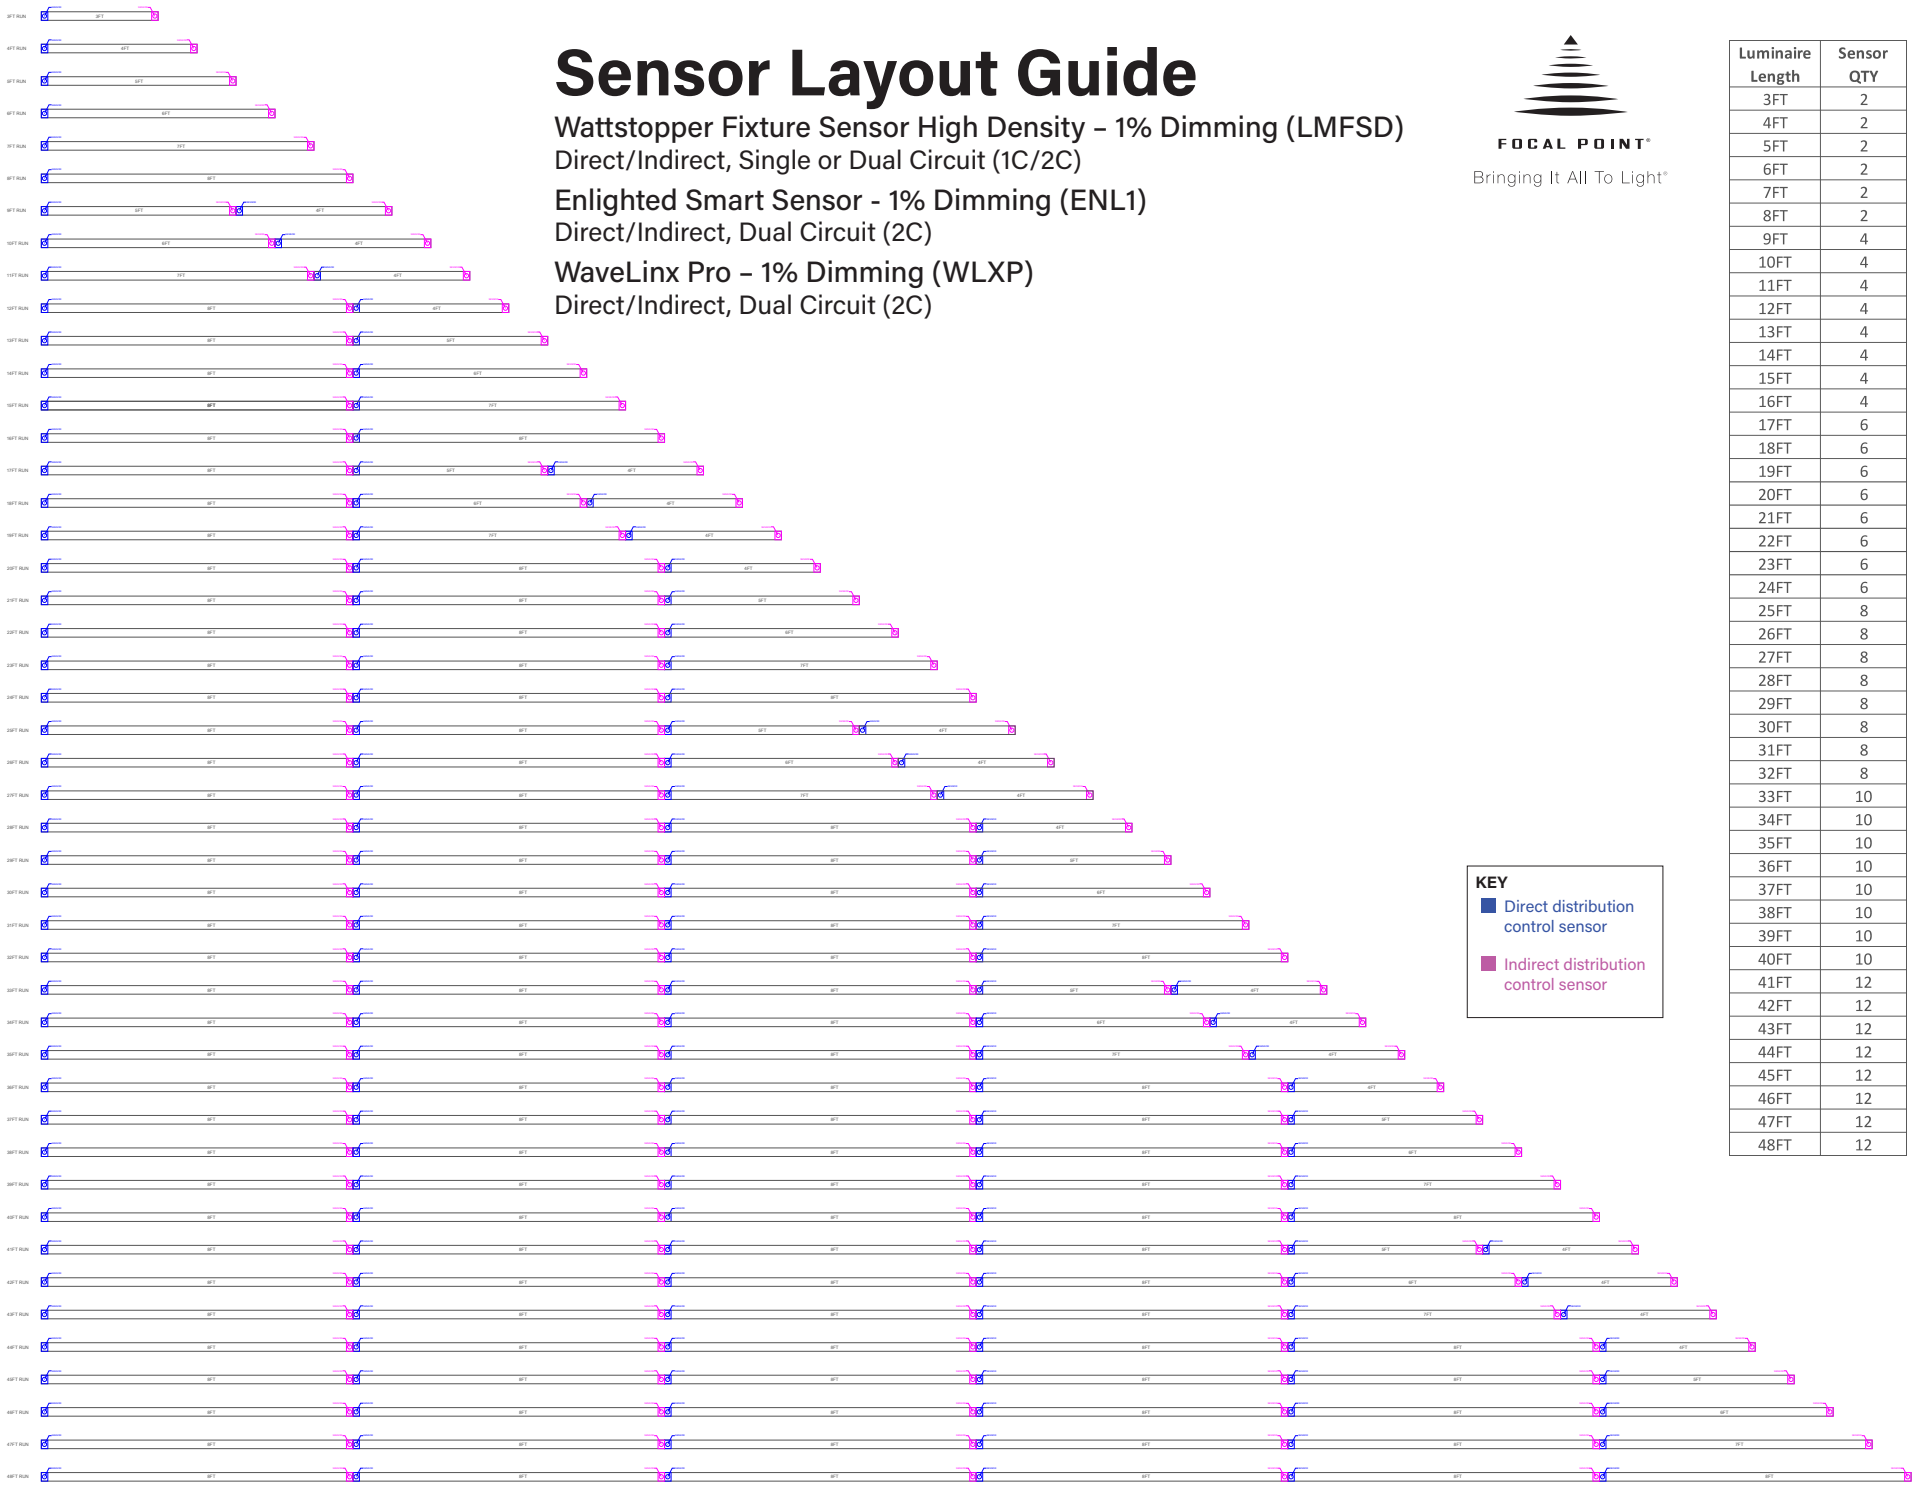

WaveLinx Pro - 1% Dimming (WLXP)
Direct & Direct/Indirect, Single Circuit (1C)

Bringing It All To Light®

Luminaire Length	Sensor QTY
3FT	1
4FT	1
5FT	1
6FT	1
7FT	1
8FT	1
9FT	2
10FT	2
11FT	2
12FT	2
13FT	2
14FT	2
15FT	2
16FT	2
17FT	3
18FT	3
19FT	3
20FT	3
21FT	3
22FT	3
23FT	3
24FT	3
25FT	4
26FT	4
27FT	4
28FT	4
29FT	4
30FT	4
31FT	4
32FT	4
33FT	5
34FT	5
35FT	5
36FT	5
37FT	5
38FT	5
39FT	5
40FT	5
41FT	6
42FT	6
43FT	6
44FT	6
45FT	6
46FT	6
47FT	6
48FT	6

KEY

■ Direct distribution control sensor

Sensor Layout Guide

Wattstopper Fixture Sensor Low Density - 1% Dimming (LMFS1)
Direct/Indirect, Dual Circuit (2C)

FOCAL POINT®

Bringing It All To Light™

Luminaire Length	Sensor QTY
3FT	2
4FT	2
5FT	2
6FT	2
7FT	2
8FT	2
9FT	2
10FT	2
11FT	2
12FT	2
13FT	2
14FT	2
15FT	2
16FT	2
17FT	2
18FT	2
19FT	2
20FT	2
21FT	2
22FT	2
23FT	2
24FT	2
25FT	2
26FT	2
27FT	2
28FT	2
29FT	2
30FT	2
31FT	2
32FT	2
33FT	4
34FT	4
35FT	4
36FT	4
37FT	4
38FT	4
39FT	4
40FT	4
41FT	4
42FT	4
43FT	4
44FT	4
45FT	4
46FT	4
47FT	4
48FT	4

KEY

- Direct distribution control sensor
- Indirect distribution control sensor

Sensor Layout Guide

Wattstopper Fixture Sensor High Density - 1% Dimming (LMFSD)
 Direct/Indirect, Single or Dual Circuit (1C/2C)

Enlighted Smart Sensor - 1% Dimming (ENL1)
 Direct/Indirect, Dual Circuit (2C)

WaveLinx Pro - 1% Dimming (WLXP)
 Direct/Indirect, Dual Circuit (2C)

Luminaire Length	Sensor QTY
3FT	2
4FT	2
5FT	2
6FT	2
7FT	2
8FT	2
9FT	4
10FT	4
11FT	4
12FT	4
13FT	4
14FT	4
15FT	4
16FT	4
17FT	6
18FT	6
19FT	6
20FT	6
21FT	6
22FT	6
23FT	6
24FT	6
25FT	8
26FT	8
27FT	8
28FT	8
29FT	8
30FT	8
31FT	8
32FT	8
33FT	10
34FT	10
35FT	10
36FT	10
37FT	10
38FT	10
39FT	10
40FT	10
41FT	12
42FT	12
43FT	12
44FT	12
45FT	12
46FT	12
47FT	12
48FT	12