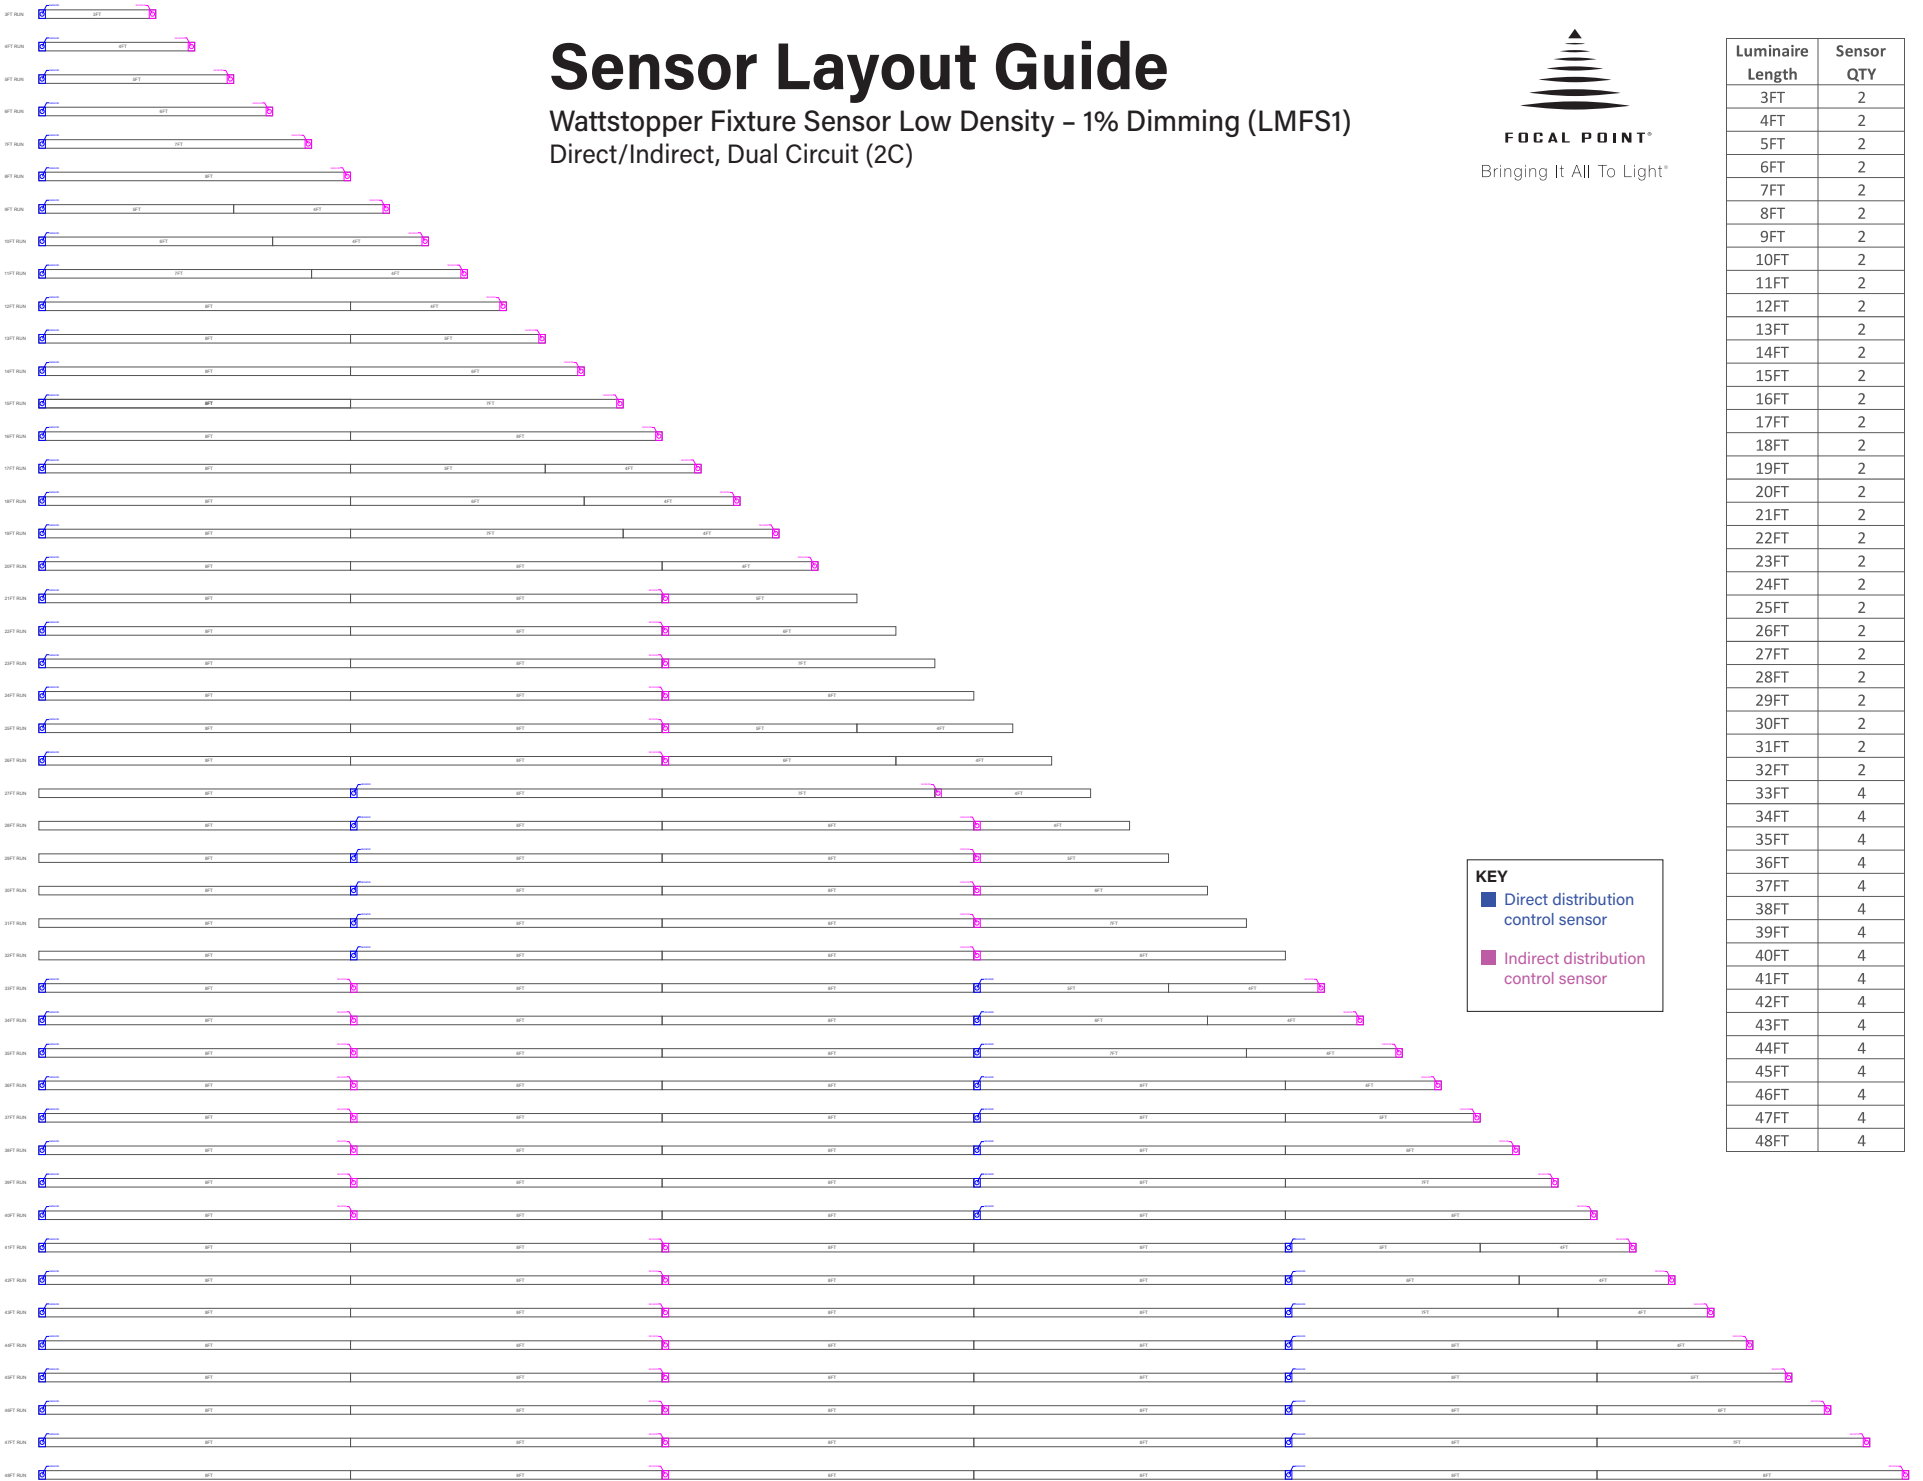

Sensor Layout Guide

Wattstopper Fixture Sensor Low Density - 1% Dimming (LMFS1)
Direct & Direct/Indirect, Single Circuit (1C)

FOCAL POINT

Bringing It All To Light™

Luminaire Length	Sensor QTY
3FT	1
4FT	1
5FT	1
6FT	1
7FT	1
8FT	1
9FT	1
10FT	1
11FT	1
12FT	1
13FT	1
14FT	1
15FT	1
16FT	1
17FT	2
18FT	2
19FT	2
20FT	2
21FT	2
22FT	2
23FT	2
24FT	2
25FT	2
26FT	2
27FT	2
28FT	2
29FT	2
30FT	2
31FT	2
32FT	2
33FT	3
34FT	3
35FT	3
36FT	3
37FT	3
38FT	3
39FT	3
40FT	3
41FT	3
42FT	3
43FT	3
44FT	3
45FT	3
46FT	3
47FT	3
48FT	3

WaveLinx Pro - 1% Dimming (WLXP)
Direct & Direct/Indirect, Single Circuit (1C)

Bringing It All To Light®

Luminaire Length	Sensor QTY
3FT	1
4FT	1
5FT	1
6FT	1
7FT	1
8FT	1
9FT	2
10FT	2
11FT	2
12FT	2
13FT	2
14FT	2
15FT	2
16FT	2
17FT	3
18FT	3
19FT	3
20FT	3
21FT	3
22FT	3
23FT	3
24FT	3
25FT	4
26FT	4
27FT	4
28FT	4
29FT	4
30FT	4
31FT	4
32FT	4
33FT	5
34FT	5
35FT	5
36FT	5
37FT	5
38FT	5
39FT	5
40FT	5
41FT	6
42FT	6
43FT	6
44FT	6
45FT	6
46FT	6
47FT	6
48FT	6

KEY

■ Direct distribution control sensor

Sensor Layout Guide

Wattstopper Fixture Sensor Low Density - 1% Dimming (LMFS1)
Direct/Indirect, Dual Circuit (2C)

FOCAL POINT®

Bringing It All To Light™

Luminaire Length	Sensor QTY
3FT	2
4FT	2
5FT	2
6FT	2
7FT	2
8FT	2
9FT	2
10FT	2
11FT	2
12FT	2
13FT	2
14FT	2
15FT	2
16FT	2
17FT	2
18FT	2
19FT	2
20FT	2
21FT	2
22FT	2
23FT	2
24FT	2
25FT	2
26FT	2
27FT	2
28FT	2
29FT	2
30FT	2
31FT	2
32FT	2
33FT	4
34FT	4
35FT	4
36FT	4
37FT	4
38FT	4
39FT	4
40FT	4
41FT	4
42FT	4
43FT	4
44FT	4
45FT	4
46FT	4
47FT	4
48FT	4

KEY

- Direct distribution control sensor
- Indirect distribution control sensor

Sensor Layout Guide

Wattstopper Fixture Sensor High Density - 1% Dimming (LMFSD)
 Direct/Indirect, Single or Dual Circuit (1C/2C)